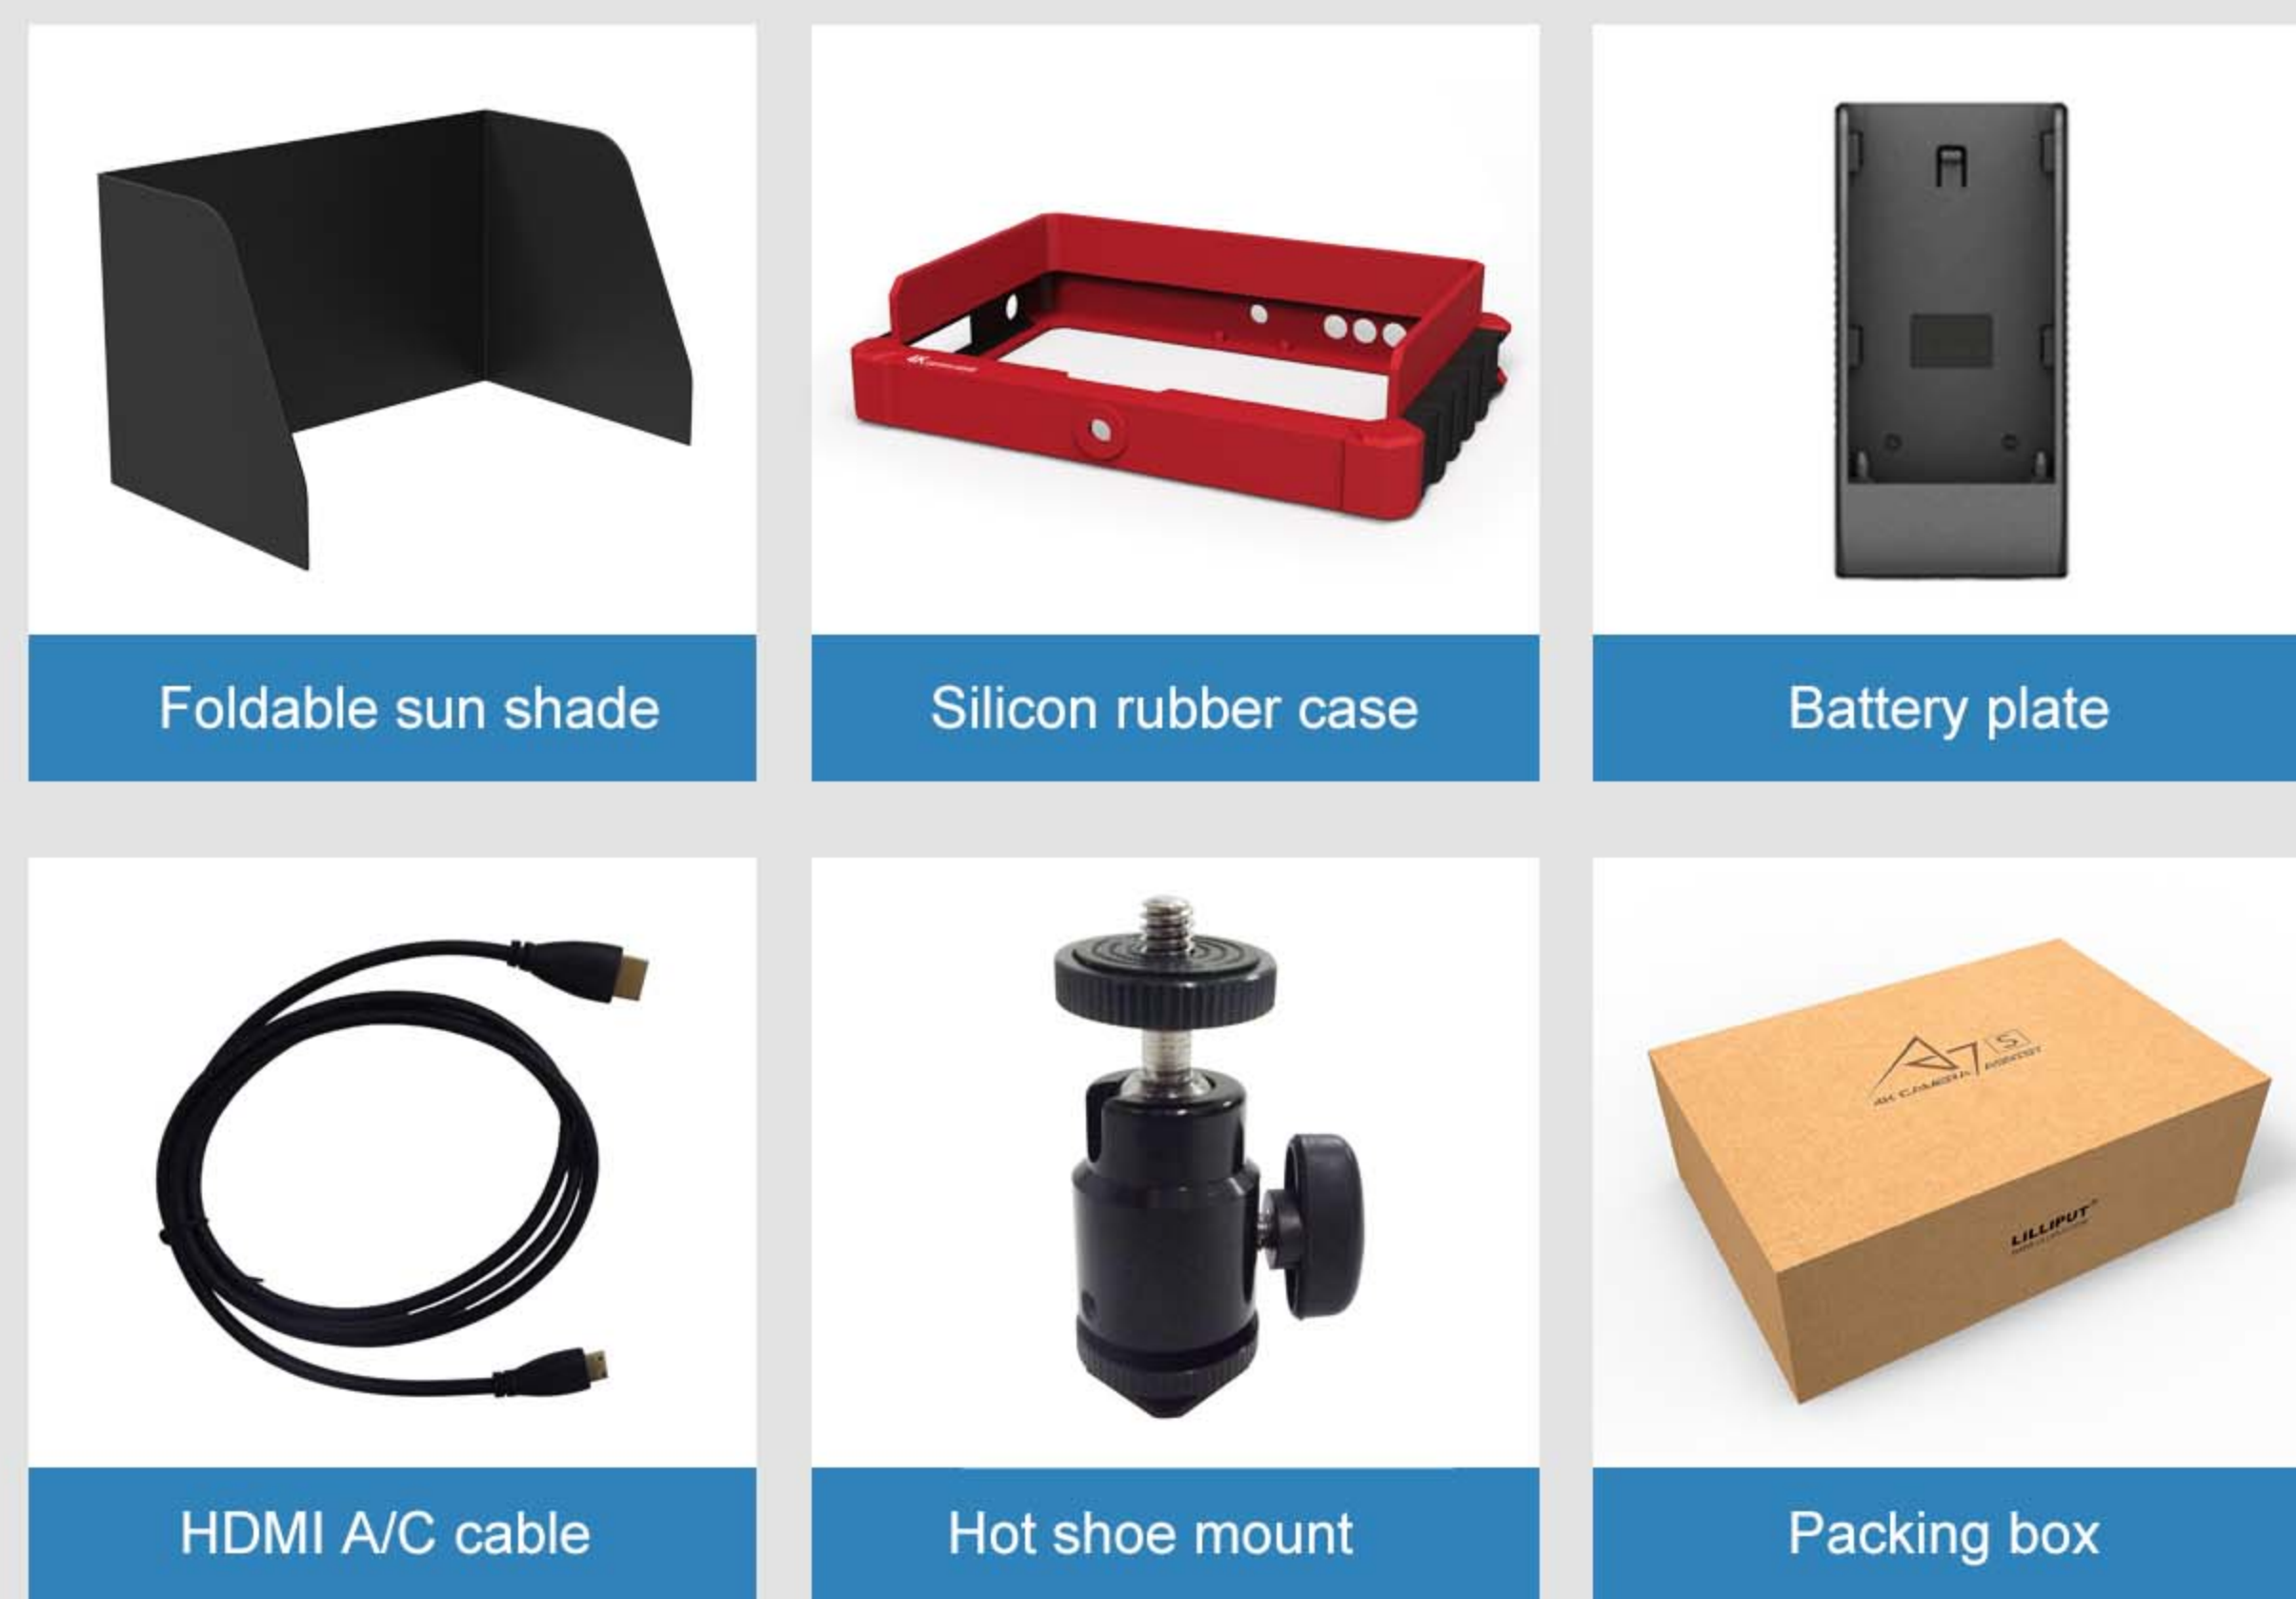

Easy-to-use

SPECIFICATIONS | ACCESSORIES

DISPLAY	Display Screen	7" IPS
	Physical Resolution	1920x1200
	Aspect Ratio	16:10
	Brightness	500cd/m²
	Contrast	1000:1
INPUT OUTPUT	HDMI	1
	HDMI	1
AUDIO	Speaker	1
	Ear Phone Slot	1
POWER	Current	1A
	Input Voltage	DC 7-24V
	Battery Plate	F970
	Power Consumption	≤12W
ENVIRONMENT	Operating Temperature	-20°C~60°C
	Storage Temperature	-30°C~70°C
DIMENSION	Dimension (LWD)	182.1x124x20.5mm
	Weight	320g