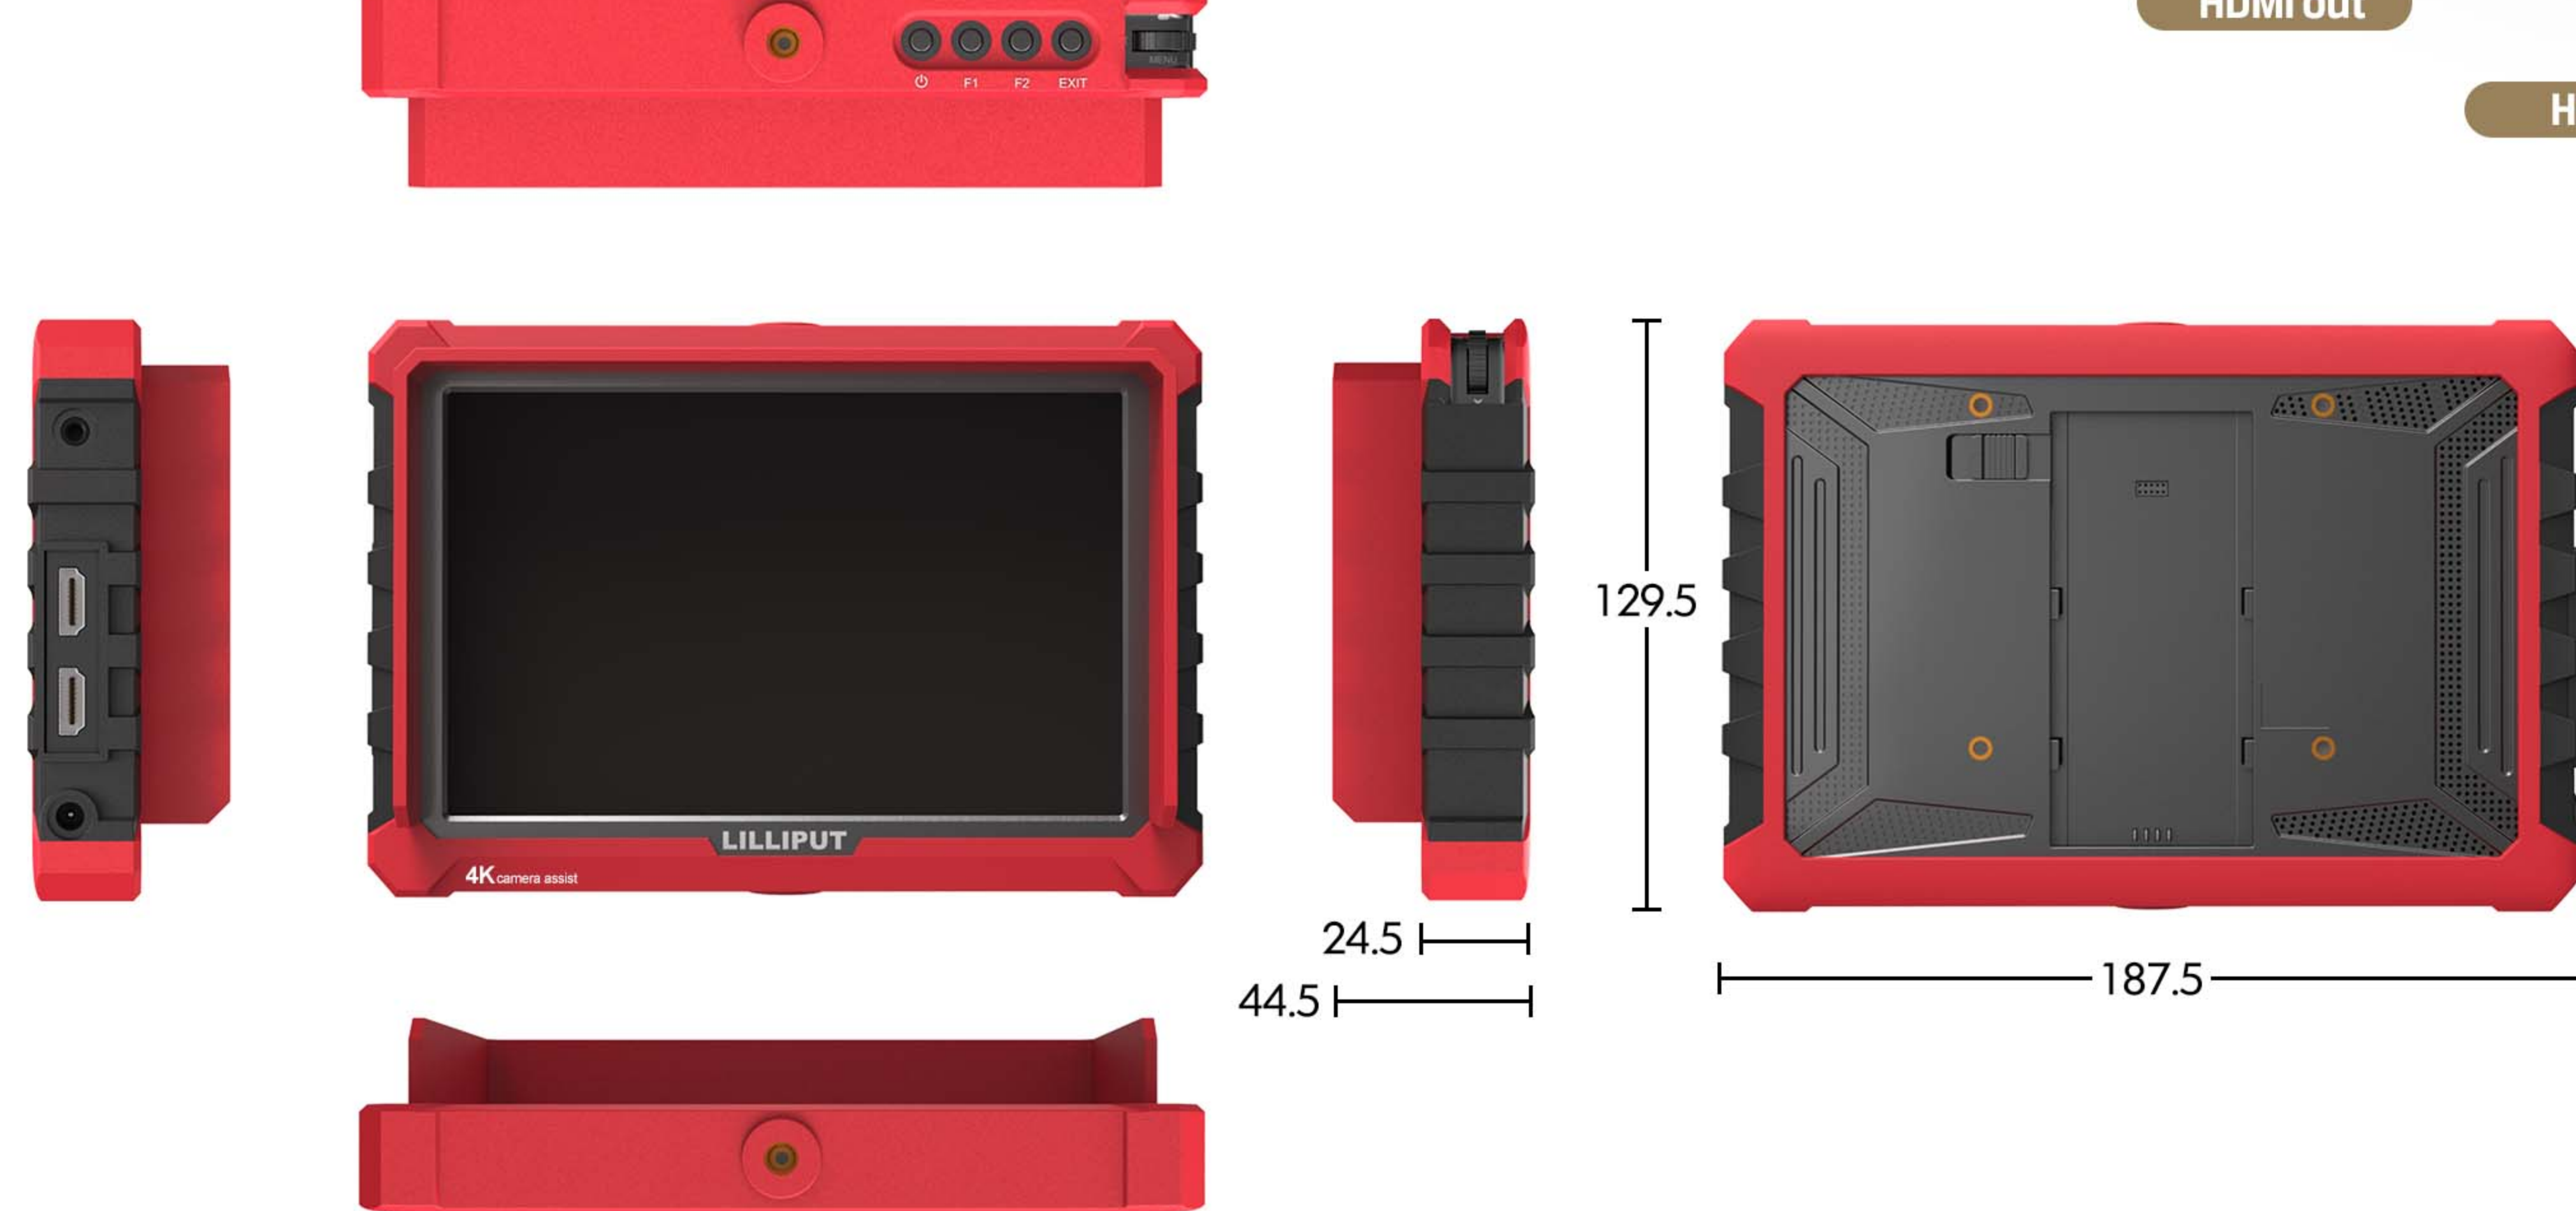

1920x1200 Resolution

4K HDMI

A Better Camera Mate

A7s, matches with world-famous 4K/FHD camera brands, to assist cameraman in better photography experience.

8bit Full HD Display

- 7" 16:10 8bit IPS LCD panel with 1920x1200 native resolution (324ppi), enjoy sharper, more detailed image with richer colors than ever before.
- 1000:1 high contrast, 500cd/m² high brightness and 170° wide viewing angles, for excellent viewing experience.

4K HDMI Input & Loop Output

- HDMI signal can loop output to the other monitor or device when HDMI signal input to A7s.

Camera Auxiliary Functions

A7s provides plenty of auxiliary functions for taking photos and making movies, such as peaking, false color and audio level meter.

- Peaking
- False color
- Histogram
- Exposure
- Level meter
- Image flip
- Pix to pix
- Grid
- Check field
- Zoom
- Underscan
- Image freeze
- Aspect ratio
- Center marker
- Screen marker

Compact & Light-weight Design

20.5mm thickness and 320g weight, which make great convenient for cameraman in outdoor or handheld applications.

Durable Protection

- Silicon rubber case with sun shade, providing an overall protection from drop, shock, sunlight and bright light environment.

Easy-to-use

SPECIFICATIONS | ACCESSORIES

DISPLAY	Display Screen	7" IPS
	Physical Resolution	1920x1200
	Aspect Ratio	16:10
	Brightness	500cd/m²
	Contrast	1000:1
INPUT OUTPUT	HDMI	1
	HDMI	1
AUDIO	Speaker	1
	Ear Phone Slot	1
POWER	Current	1A
	Input Voltage	DC 7-24V
	Battery Plate	F970
	Power Consumption	≤12W
ENVIRONMENT	Operating Temperature	-20°C~60°C
	Storage Temperature	-30°C~70°C
DIMENSION	Dimension (LWD)	182.1x124x20.5mm
	Weight	320g